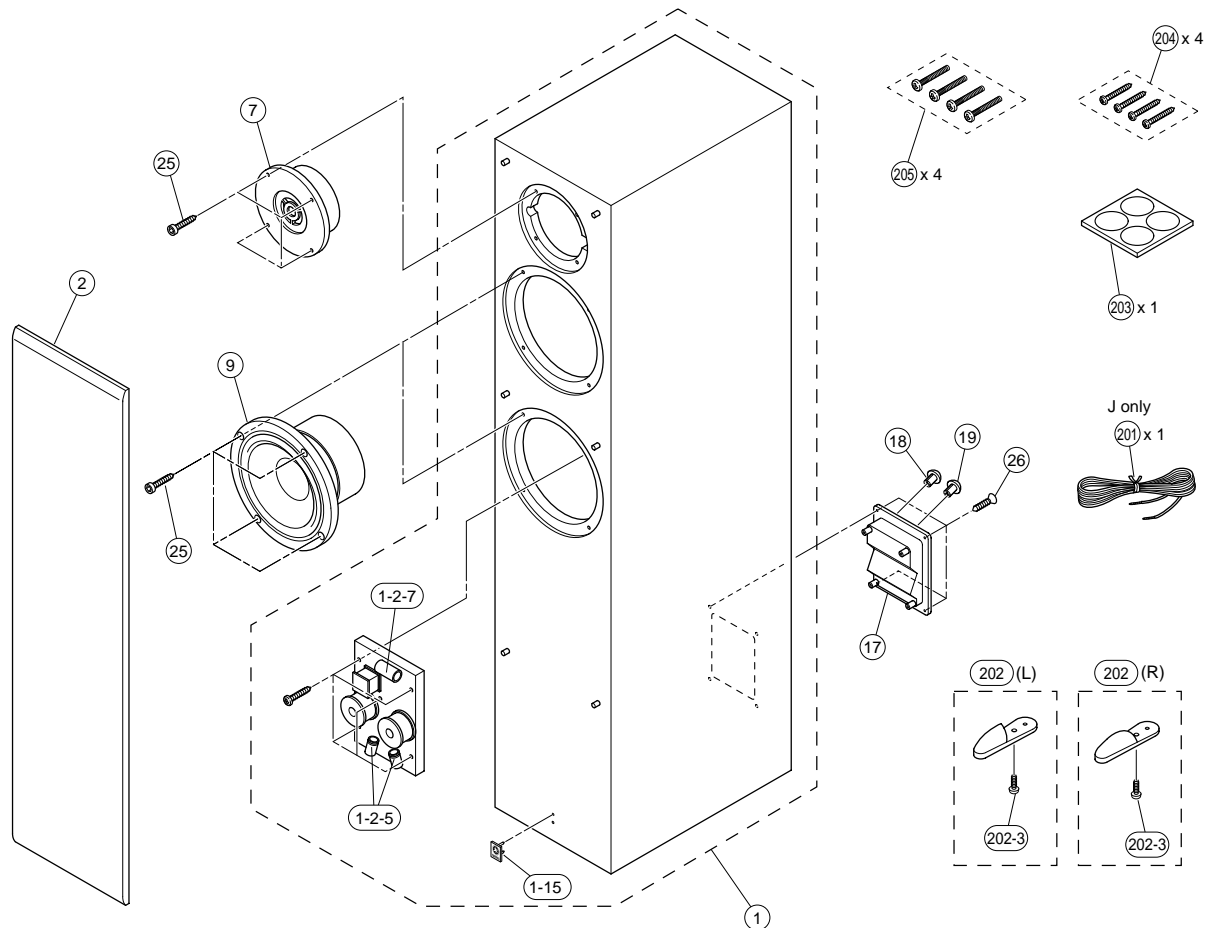

NS-515F

EXPLODED VIEW / 分解図

Ref. No.	PART NO.	Description	Remarks	Markets	部品名	ラック
* 1	V9928400	CABINET ASS'Y	CH		キャビネットASS'Y	
* 1	WA854300	CABINET ASS'Y	BL		キャビネットASS'Y	
1-15	V2192200	EMBLEM			エンブレム	08
1-2-5	WA049500	ELECTROLYTIC CAP	6.8uF 100V		B P ケミコン	
1-2-7	WA088900	POLYPROPYLENE FILM CAP	4.7uF 100V		P P コン	
* 2	V9928500	FRONT GRILLE ASS'Y	CH		フロントグリルASS'Y	
* 2	WA854400	FRONT GRILLE ASS'Y	BL		フロントグリルASS'Y	
* 7	X3470A00	DRIVER, TWEETER	5cm 6 50W	JA05X3	スピーカーユニット	
* 9	X3467A00	DRIVER, WOOFER	16cm 12 50W	JA1693	スピーカーユニット	
* 17	V9930000	SPEAKER TERMINAL			スピーカーターミナル	
18	V5361400	TERMINAL CAP	S06E RED		ターミナルキャップ	01
19	V5361500	TERMINAL CAP	S06E BLACK		ターミナルキャップ	01
25	V7275700	HEXAGON SOCKET TAPPING SCREW	4x20 MFN133		六角穴付TP #1	
26	V5537900	OVAL HEAD TAPPING SCREW #1	3.5x16 MFZN2BL		丸皿TP	
		ACCESSORIES			付属品	
201	VT704200	SPEAKER CABLE	4m 1pc	J	スピーカーケーブル	04
* 202	V9928200	STAND ASS'Y L	CH	JRG	スタンドASS'Y L	
* 202	V9928300	STAND ASS'Y R	CH	JRG	スタンドASS'Y R	
* 202	WB175900	STAND ASS'Y L	BL	RG	スタンドASS'Y L	
* 202	WB176000	STAND ASS'Y R	BL	RG	スタンドASS'Y R	
202-3	EP630660	BIND HEAD P-TITE SCREW	3x10 MFZN2BL		バインドPタイトネジ	01
* 203	WA096200	NON SKID PAD	M18 t2 4pcs/set		滑止パッド	
204	EP040250	BIND HEAD TAPPING SCREW	4x16 MFZN2BL		バインドTPネジ	01
205	EG360010	BIND HEAD SCREW	6x16 MFC2BL		バインド小ネジ	01

* New Parts